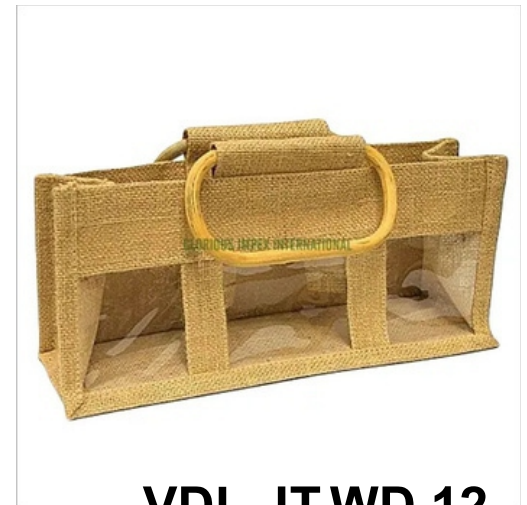

VDL.JT.WD 09

Jute Small Window Bags

1. Fabric Quality- 100% Jute with Inside PP Lamination (15x14), (13 x 13) and (12 x 12)
2. Fabric color- Color Assorted.
 1. Handle- Cotton Web Handle.
 2. Handle color- Cotton Natural.
4. Bags Size- As per customer Choice 5. Print- No Print
3. Three Side gusset.
4. Front Side PVC Window.

VDL.JT.WD 10

VDL.JT.WD 11

Jute Small Window Bags

- 1.Fabric Quality- 100% Jute with Inside PP Lamination (15x14), (13 x 13) and (12 x 12)
- 2.Fabric color- White
 1. Handle- Self Handle.
 2. Handle color- White
- 4.Bags Size- As per customer Choice 5.Print-No Print
3. Three Side gusset.
4. Front Side PVC Window.

Jute Small Window Bags

- 1.Fabric Quality- 100% Jute with Inside PP Lamination (15x14), (13 x 13) and (12 x 12)
- 2.Fabric color- Jute Natural
 1. Handle- "D" Shape Cane Handle.
 2. Handle color- Natural.
- 4.Bags Size- As per customer Choice 5.Print-No Print
3. Three Side gusset.
4. Front Side PVC Window.